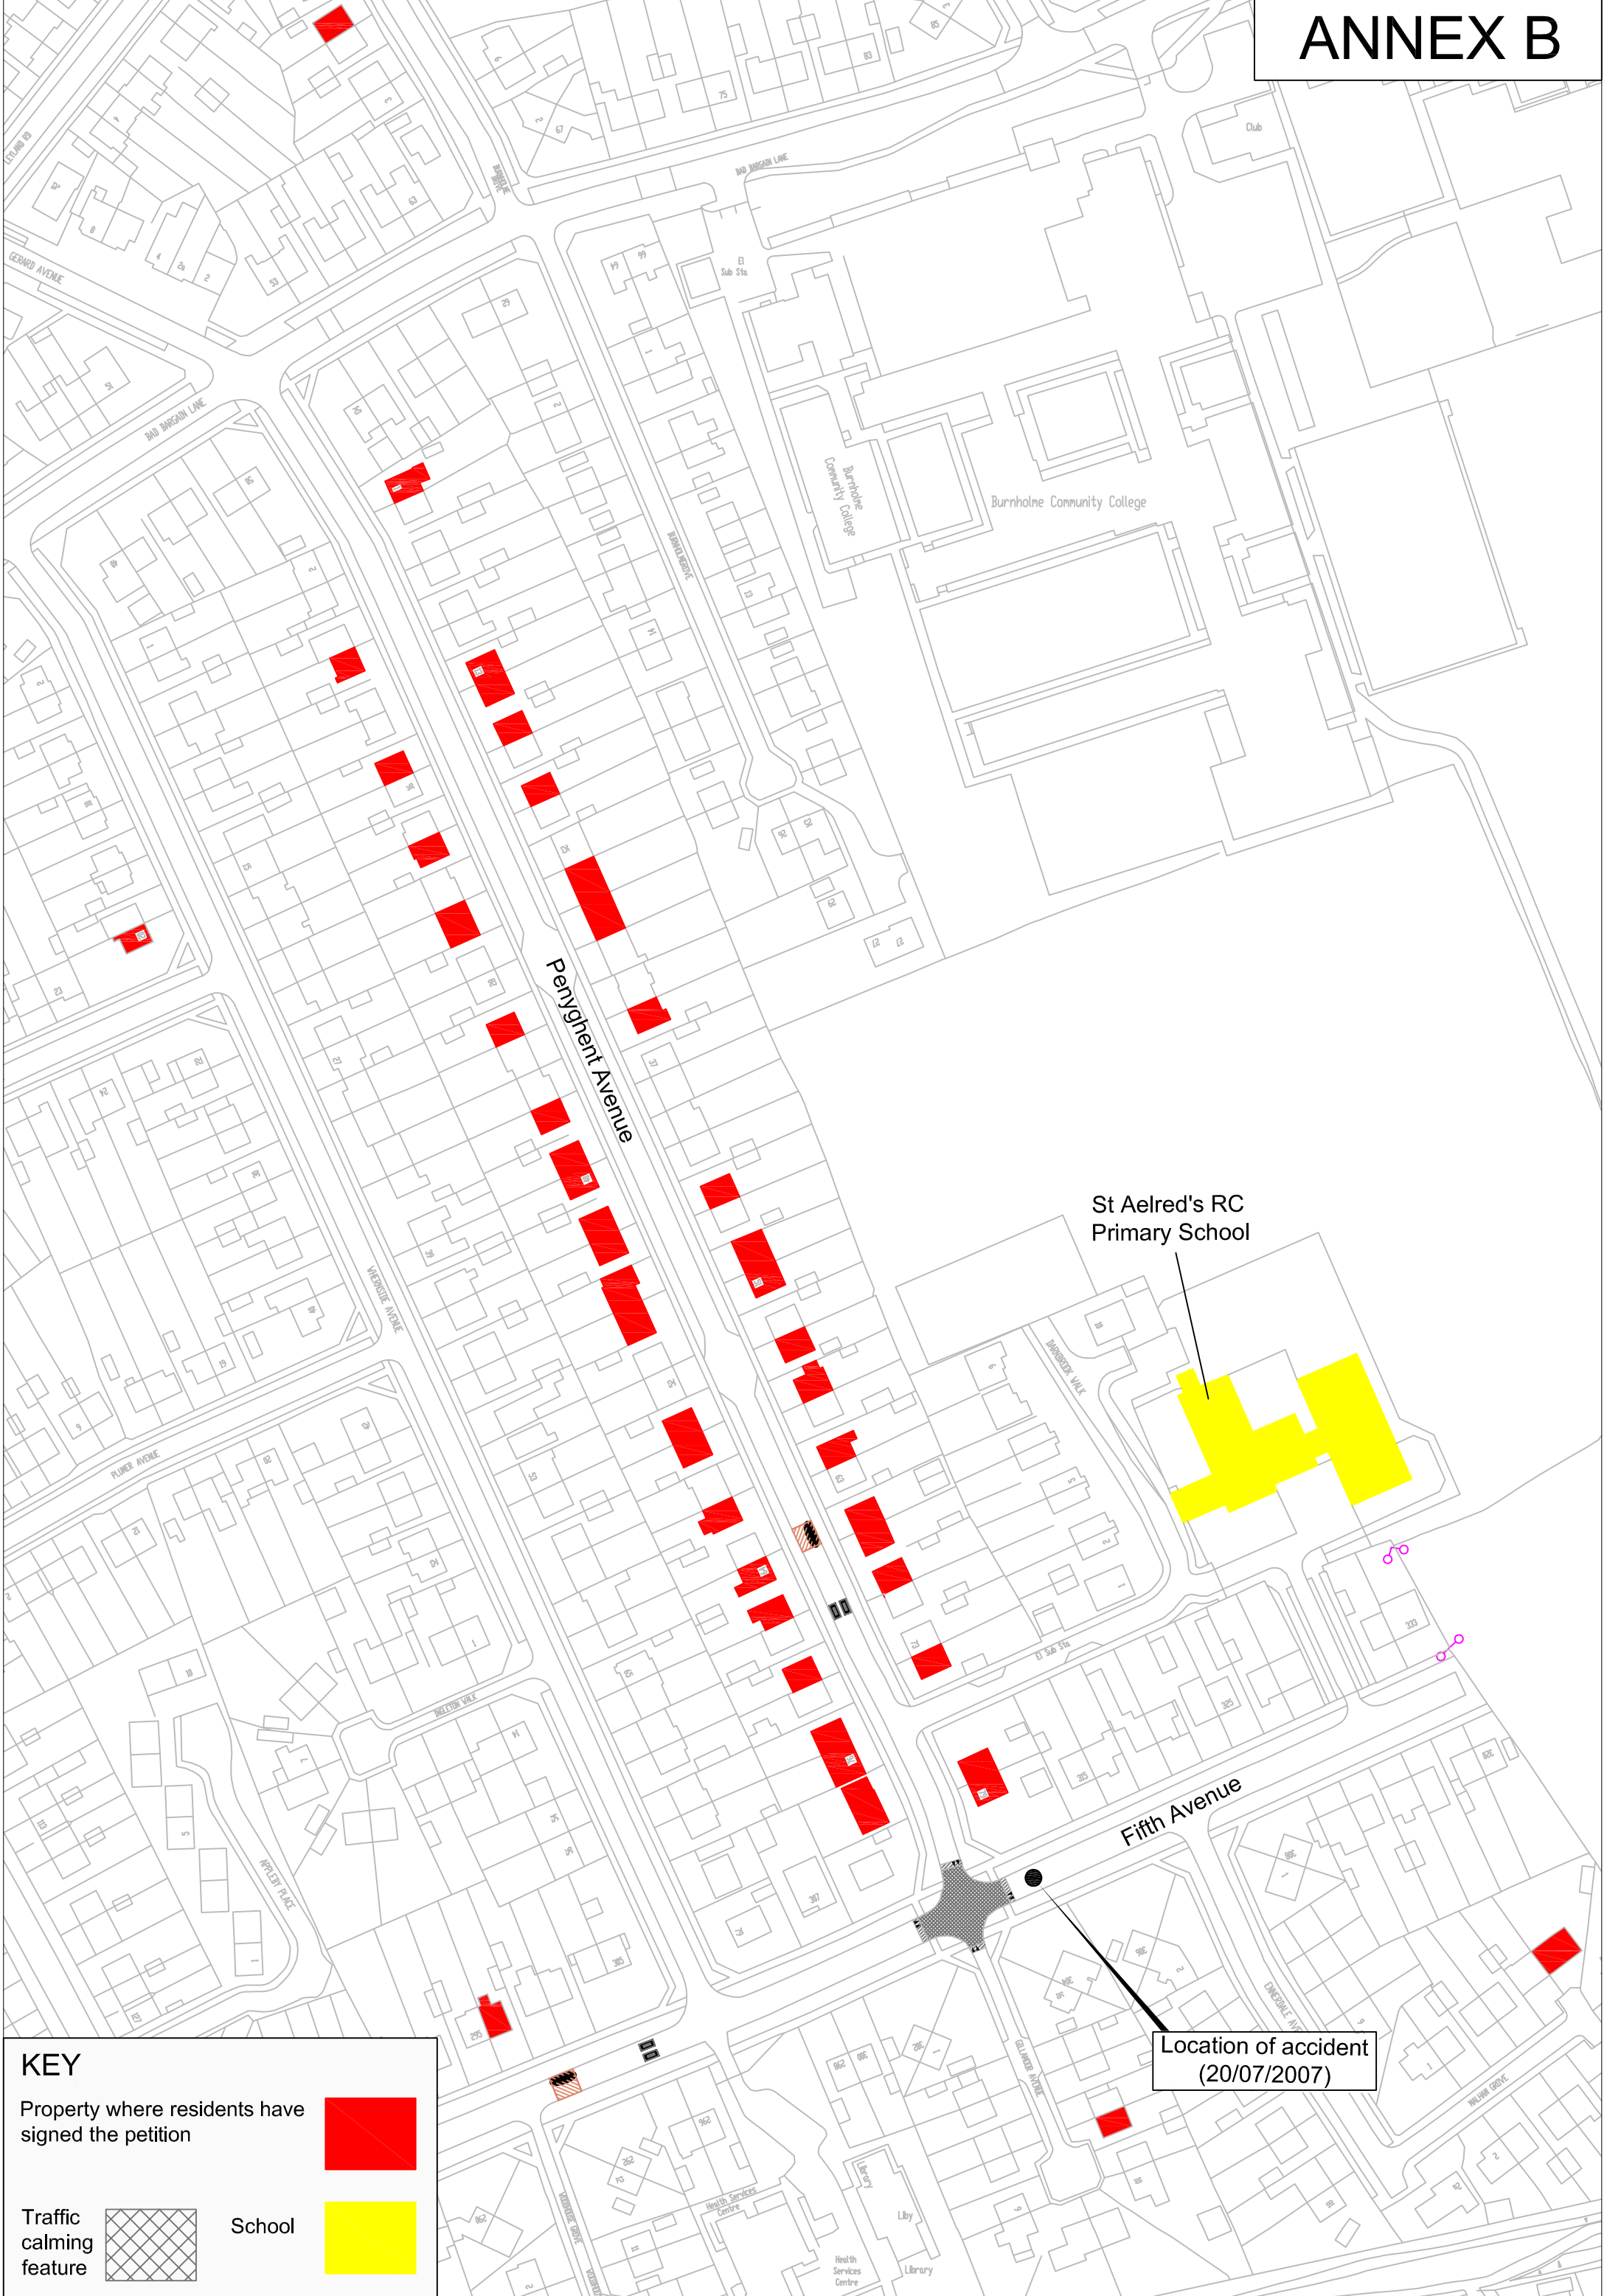

ANNEX B

KEY

Property where residents have signed the petition

Traffic calming feature

School

Location of accident (20/07/2007)

St Aelred's RC Primary School

Penyghent Avenue

Fifth Avenue